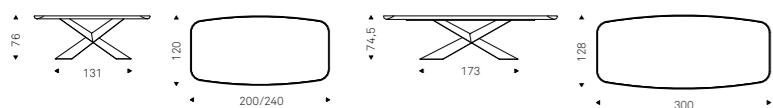

plateaux 200x120 et 240x120 de 5cm. Mesa con base en acero barnizado gofrado titanio, bronce, graphite, blanco o negro, Brushed Bronze o Brushed Grey. Sobre en cerámica Marmi colores Alabastro, Supreme, Golden Calacatta mate, Golden Calacatta brillo, Portoro mate, Portoro brillo, Sahara Noir brillo, Makalu, Breccia, Corcovado, Kaindy, Borghini Calacatta mate, Borghini Calacatta brillo, Colosseo, Andromeda, Invisible mate o Luxor y perfil inferior redondeado barnizado Brushed Bronze o Brushed Grey. Grosor sobre de 6 cm en la medida 300x128 cm y de 5 cm en las medidas 200x120 cm y 240x120 cm.

Esstisch mit Basis aus Stahl lackiert titan, bronze, graphit, weiß oder schwarz gaufriert, Brushed Bronze oder Brushed Grey. Platte in Keramik Marmi in den Farben Alabastro, Supreme, matt Golden Calacatta, glänzend Golden Calacatta, matt Portoro, glänzend Portoro, glänzend Sahara Noir, Makalu, Breccia, Corcovado, Kaindy, matt Borghini Calacatta oder glänzend Borghini Calacatta, Colosseo, Andromeda, matt Invisible oder Luxor mit Brushed Bronze oder Brushed Grey lackierten abgerundeten Profil. Die Platte 300x128 ist 6 cm dick, die Platten in 200x120 und 240x120 sind 5 cm dick.