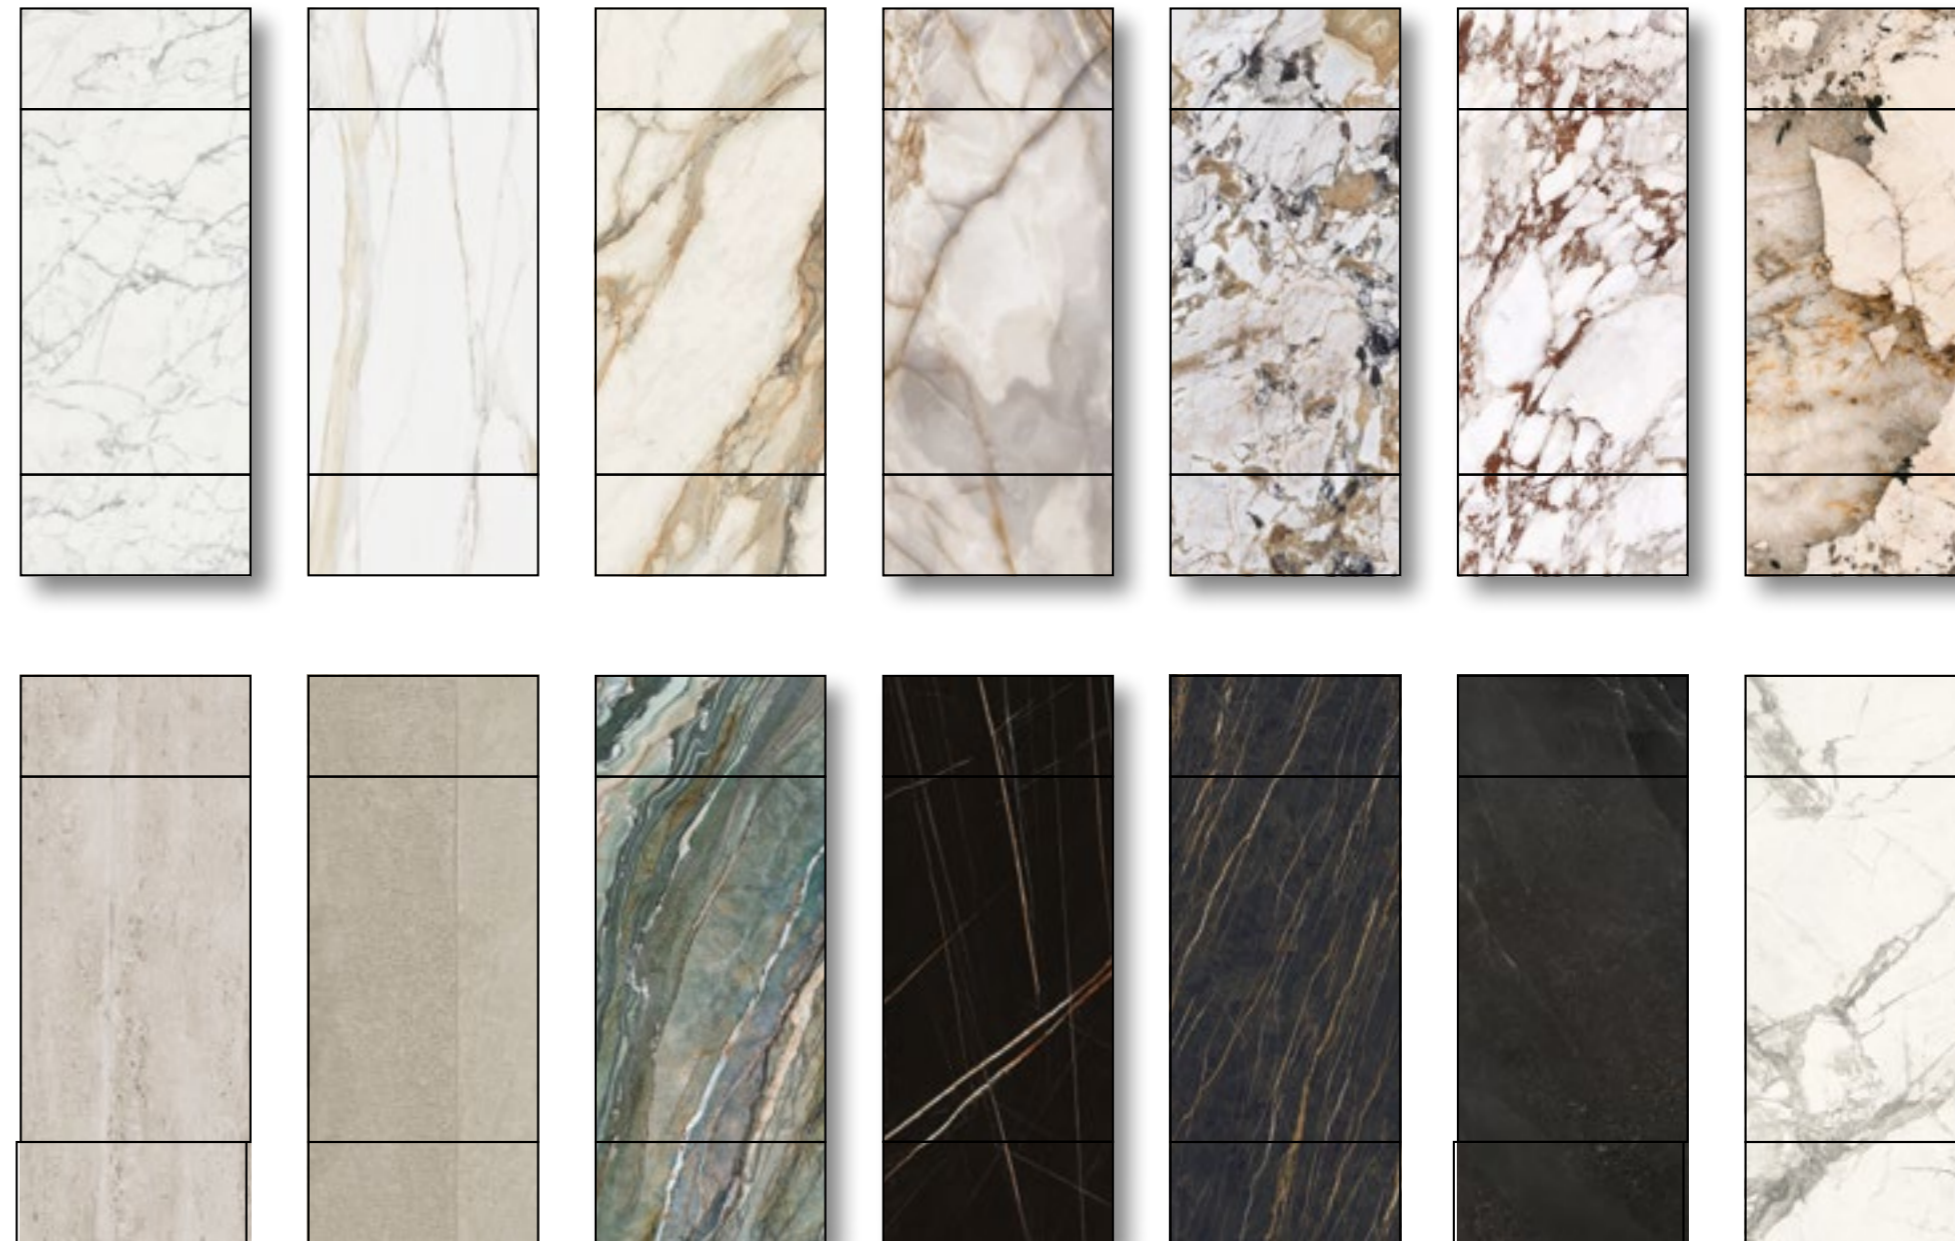

Tyron Keramik Drive

Paolo Cattelan | 2020