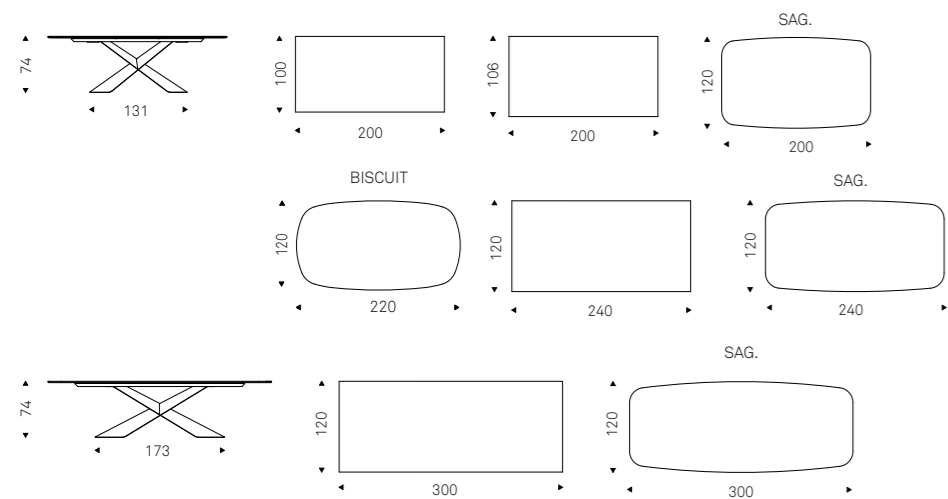

Table avec base en acier laqué gaufré titane, bronze, graphite ou noir, Brushed Bronze ou Brushed Grey. Plateau en céramique Marmi dans les couleurs Alabastro, Supreme, Golden Calacatta opaque, Golden Calacatta brillant, Portoro opaque, Portoro brillant, Sahara Noir brillant, Makalu, Breccia, Corcovado, Kaindy, Borghini Calacatta opaque, Borghini Calacatta brillant, Colosseo, Andromeda, Invisible opaque ou Luxor.

Mesa con base en acero barnizado gofrado titanio, bronce, graphite o negro, Brushed Bronze o Brushed Grey. Sobre en cerámica Marmi colores Alabastro, Supreme, Golden Calacatta mate, Golden Calacatta brillo, Portoro mate, Portoro brillo, Sahara Noir brillo, Makalu, Breccia, Corcovado, Kaindy, Borghini Calacatta mate, Borghini Calacatta brillo, Colosseo, Andromeda, Invisible mate o Luxor.

Esstisch mit Basis aus Metall lackiert titan, bronze, graphit oder schwarz gaufriert, Brushed Bronze oder Brushed Grey. Platte in Keramik Marmi in den Farben Alabastro, Supreme, matt Golden Calacatta, glänzend Golden Calacatta, matt Portoro, glänzend Portoro, glänzend Sahara Noir, Makalu, Breccia, Corcovado, Kaindy, matt Borghini Calacatta oder glänzend Borghini Calacatta, Colosseo, Andromeda, matt Invisible oder Luxor.