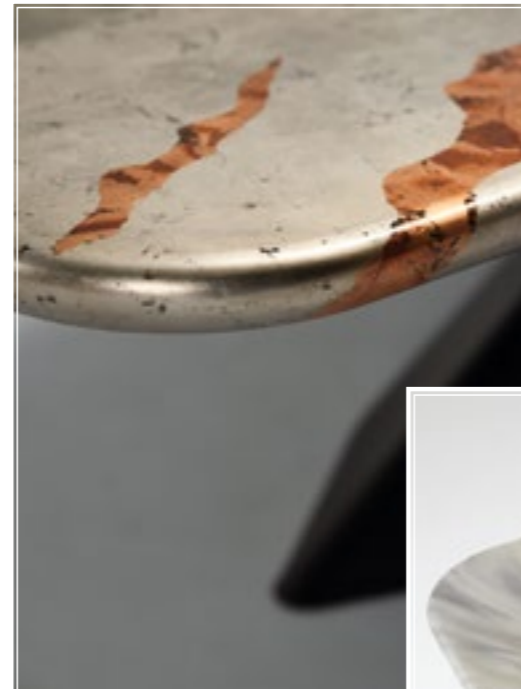

TOP FINISHES

CrystalArt

Thunder

BASE FINISHES

Metal