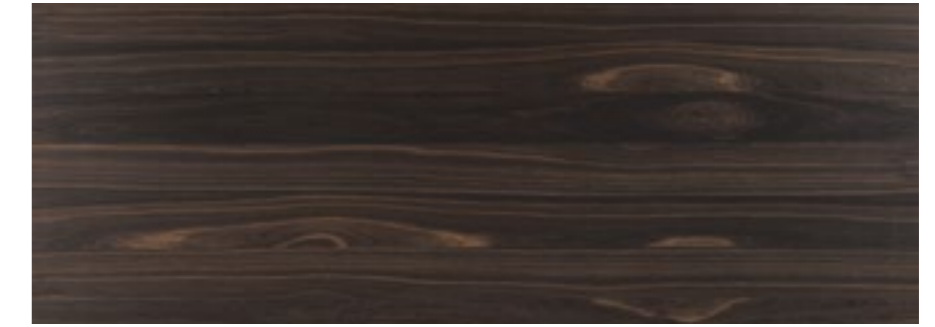

NC Walnut Canaletto

RB Burned Oak

HR Heritage Oak

OLM73 Elm open pore matt black

RN Natural Oak

MASTERWOOD Burned Oak

MASTERWOOD Canaletto Walnut

TOP FINISHES